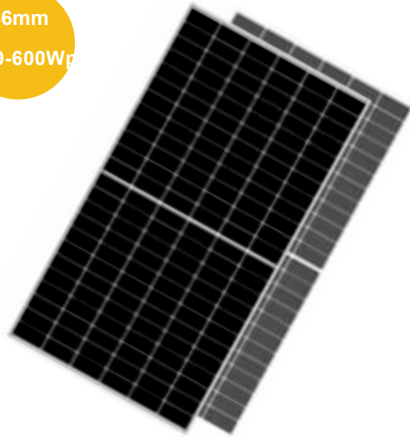

M6/166mm High Power Module

72 cells: 450Wp-455Wp
60 cells: 370Wp-380Wp
Mono Module
Glass-Glass/ Bifacial

166mm
450-600Wp